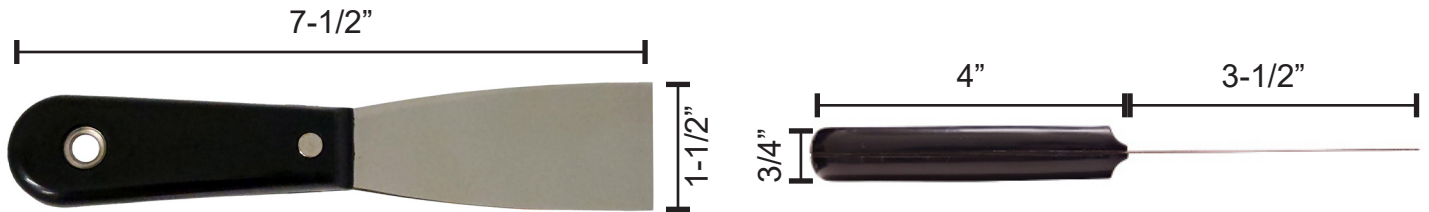

1-1/2 INCH STAINLESS STEEL PUTTY KNIFE

Features:

- Stainless steel blade will not rust
- Durable and flexible
- Blade is full tang
- Mirror polished for smooth applications
- Light weight high impact plastic handle
- Grommet hole in handle for hanging convenience

Item Details

Item #	Dimensions	Item Qty	Item Weight	Box Count	Box Weight	Box Dimensions
BCPK15	7-1/2" x 1-1/2" x 3/4"	1 piece	.125 lbs.	12 pcs.	1.7 lbs.	8-5/8" x 4-1/2" x 2"